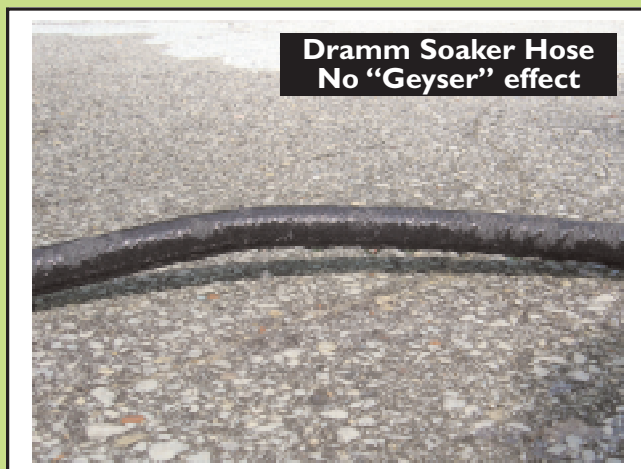

Dramm ColorStorm™ Soaker Hose vs. Competitors

- Conveniently Waters Gardens & Beds**
- Thoroughly Waters using 90% Less Water**
-than conventional hose and sprinklers
- Evenly Waters from Beginning to End of Hose**
- 50% Thicker Wall Eliminates “Geyser” Effect**
- Nickel-Plated Brass Couplings**
- No Kinking**
- Lifetime Guarantee from Manufacturer's Defects**

ColorStorm™ Soaker Hose
Nickel Plated Fittings, 50ft 5/8"
Made from Recycled material

All measurements are at 62 PSI input from hose
Dramm 25' ColorStorm Premium Soaker Hose

PSI in = 62 PSI
PSI end = 56 PSI
Flow = 1.9 GPM

Competitor's 25' Soaker Hose

PSI in = 37 PSI
PSI end = 28 PSI
Flow 4.3 GPM

Dramm 50' ColorStorm Premium Soaker Hose

PSI in = 58 PSI
PSI end = 50 PSI
Flow = 3 .1 GPM

Competitor's 50' Soaker Hose

PSI in = 25 PSI
PSI end = 7 PSI
Flow = 5.8 GPM