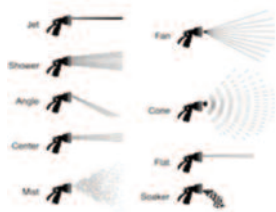

## Revolver™

- Nine Spray Patterns
- Quick-click Pattern Changing
- Heavy Duty Construction
- Lifetime Consumer Guarantee
- Carded and Displays

carded for pegboard

available in 6 colors

### 9 Selectable Patterns

Twist the rubber overmolded pattern disc to select one of nine water patterns for a variety of uses.